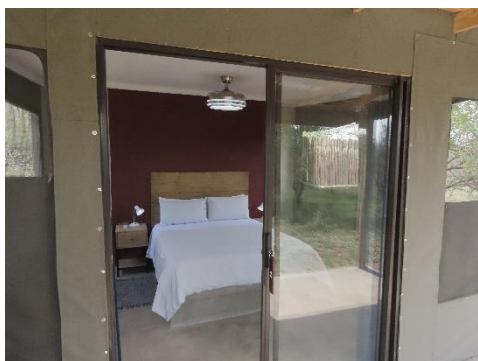

***RATES FOR 2023 – 2025 SEASONS MINIMUM STAY OF 2 NIGHTS APPLIES**

MAY 2024

ROOMS 1-6 – KING OR TWIN - RATES BELOW ARE PER ROOM – FOR 2023 - NO SELF-CATERING

01 JUNE TO 15 SEPT	1 PERSON	2 PEOPLE	16 SEPT TO 31 MAY	1 PERSON	2 PEOPLE
DB&B	3185.00	5840.00	DB&B	2500.00	4800.00

KING ROOM #1

KING ROOM #2

KING/TWIN #3

KING ROOM #4

DOUBLE ROOM #6

ROOM #7 – TWO DOUBLE BEDS

***RATES BELOW ARE PER ROOM – FOR 2023**

NO SELF-CATERING AVAILABLE

MAY 2024

**SEMI-TENTED BUSH CABIN – ONE QUEEN BED
 NO SELF-CATERING AVAILABLE**

01 JUNE TO 15 SEPT	1 PERSON	2 PEOPLE
DB&B	3185.00	5840.00
16 SEPT TO 31 MAY	1 PERSON	2 PEOPLE
DB&B	2500.00	4800.00

*Rate subject to change without notice

MAY 2024

ROOMS 1-6 – KING OR TWIN & SEMI-TENTED BUSH CABIN (QUEEN BED)

RATES BELOW ARE PER ROOM FOR 2023 – 2025 SEASONS

NO SELF-CATERING

THESE ROOMS ARE MAX 2 PERSONS SHARING

01 JUNE TO 15 SEPT	1 PERSON	2 PEOPLE	16 SEPT TO 31 MAY	1 PERSON	2 PEOPLE
DB&B	3185.00	5840.00	DB&B	2500.00	4800.00